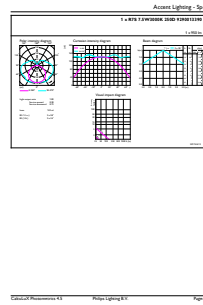

## Maatschets

Product	D	C
CorePro LEDlinear ND 7.5-60W R7S 78mm830	29 mm	78 mm

CorePro LEDlinear ND 7.5-60W R7S 78mm830

## Fotometrische gegevens

LEDspot, PAR38 13W 1050lm 3000K

CorePro LEDlinear MV 60W R7S 830 Linear

CorePro LEDlinear MV 60W R7S 830 Linear