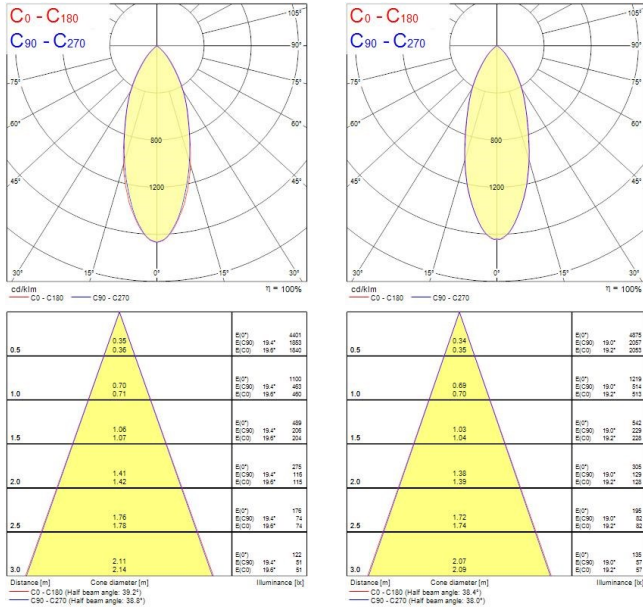

Start Spot Aluminium IP44

START SPOT ALUMINIUM 740LM 830 IP44 WHT

0005170

Product features

- Integrated LED recessed spotlight, vertical tilt 30°, white bezel colour, white replaceable reflector, 740lm (white reflector), 660lm (black reflector), 9.0W, dimmable trailing/leading edge, 3000K, 40° degree beam angle, polycarbonate and aluminium body, low profile 62mm recessed depth, IP44 from the front, IK03, loop-in/loop-out terminals for fast wiring, weight 0,165Kg, 85mm bezel diameter, 68-72mm cutout, clear lens. Additional black reflector included in the packaging.

PRODUCT OVERVIEW

Product name	START SPOT ALUMINIUM 740LM 830 IP44 WHT
Technology	LED
Cap/Base	N/A
Housing	Aluminium
Mount	Ceiling recessed mounting
General application	Residential & Consumer
ETIM Class	EC001744
E-number FI	4278135
Warranty	3 years
Fixture luminous flux (lm)	740
Luminaire efficacy (lm/W)	82
Colour temperature (K)	3000
Colour Code	830
Light colour	Warm White
CRI (Ra)	80
Colour Variation Initial (SDCM)	SDCM5
Beam Angle (°)	40
Photobiological Risk Group	RG1
Total power consumption (W)	9
Electrical protection	Class II
Control gear type	LED driver constant current
Dimmable	Yes
Minimum dimming level (%)	10
LED Flickering Rate	Low (6% - 20%)
Housing colour	RAL 9016 - Traffic white / Bezel
IP rating	IP44/20
IK rating	IK03
Product EAN number	5410288051703
Dimming method	Mains: leading / trailing edge

PHOTOMETRY

Start Spot Aluminium IP44 *START SPOT ALUMINIUM 740LM 830 IP44 WHT* 0005170

TECHNICAL DRAWINGS