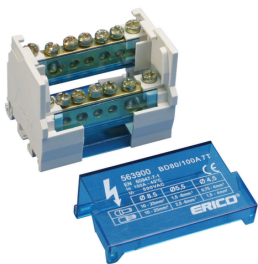

TWO POLE DISTRIBUTION BLOCK, 80/100 A, 1 LINE SIDE & 6 LOAD SIDE CONNECTIONS

CATALOG NUMBER

BD-80-100A

CERTIFICATIONS

FEATURES

Minimum space for maximum power

Protection cover and insulating screens are transparent

Insulating screen between each row

Easy and safe connections

Wiring with or without terminal

Easily clips onto DIN rail or mounts to panel with screws

RoHS compliant

Conforms to EN 45545 obtaining an HL3 classification for chapter R23 and HL2 classification for chapter R22

Halogen free

PRODUCT ATTRIBUTES

Article Number: 563900

Max Current Rating, IEC: 100 A

Short Term Withstand Current (Icw) 1s: 4.5 kA

Peak Short Circuit Current (Ipk): 20 kA

Max Working Voltage, IEC (Ui): 500 V

Load Side Compact Stranded Wire Size: (3) 1,5 - 4 mm²;(3) 2,5 - 6 mm²

Depth: 50 mm

Height: 50 mm

Width: 64 mm

Unit Weight: 0.110 kg

Flammability Rating: UL® 94V-0

Complies With: IEC® 60947-7-1

ADDITIONAL PRODUCT DETAILS