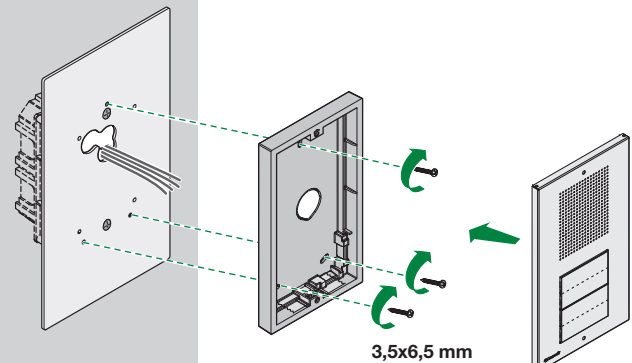

CERTIFIED MANAGEMENT SYSTEMS

www.comelitgroup.com

Via Don Arrigoni, 5 - 24020 Rovetta (BG) - Italy

1ª edizione 04/2019

cod. 2G40002398