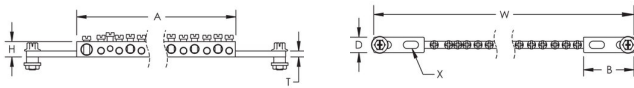

Max Current Rating: 250 A

Width: 462 mm

Depth: 13 mm

Height: 13 mm

Thickness: 5 mm

A: 376 mm

B: 43 mm

X: 6.2 x 7 mm

Unit Weight: 0.300 kg

Complies With: IEC® 61439.1

DIAGRAMS

WARNING

nVent products shall be installed and used only as indicated in nVent's product instruction sheets and training materials. Instruction sheets are available at www.nvent.com and from your nVent customer service representative. Improper installation, misuse, misapplication or other failure to completely follow nVent's instructions and warnings may cause product malfunction, property damage, serious bodily injury and death and/or void your warranty.

Noord-Amerika

+1.800.753.9221

Optie 1 - de Zorg van de Klant

Optie 2 - Technische Steun

Europa

Nederland:

+31 800-0200135

Frankrijk:

+33 800 901 793

Europa

Duitsland:

800 1890272

Andere Landen:

+31 13 5835404