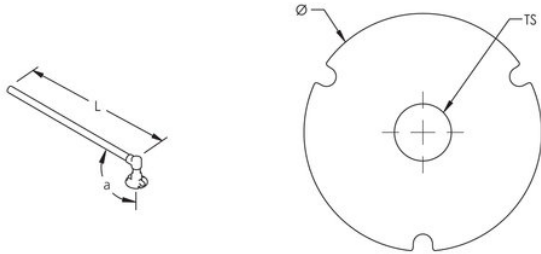

EARTHBRIDGE DB, ONE STUD, SOLID ROUND STEEL, 90° ANGLE, 16 MM DIAMETER SOLID, 19.69", M10 THREAD

CATALOG NUMBER

DB10K

Earthbridges are assemblies made from a high-quality conductive earthpoint (connecting terminal) and various types of conductors. The nVent ERICO Cadweld exothermic connection process is used to combine them together, forming a highly corrosion resistant and long-lasting assembly.

Article Number: 166130

Material: Copper;Steel

Earthpoint Type: DB, One Stud

Conductor Type: Solid Round Steel, 90° Angle

Conductor Size: 16 mm Diameter Solid

Length: 500 mm

Diameter: 50 mm

Thread Size: M10

Angle: 90°

ADDITIONAL PRODUCT DETAILS

Includes (1) brass bolt, (1) brass washer, (1) plastic cap, and (1) protective label.

DIAGRAMS

WARNING

nVent products shall be installed and used only as indicated in nVent's product instruction sheets and training materials. Instruction sheets are available at www.nvent.com and from your nVent customer service representative. Improper installation, misuse, misapplication or other failure to completely follow nVent's instructions and warnings may cause product malfunction, property damage, serious bodily injury and death and/or void your warranty.