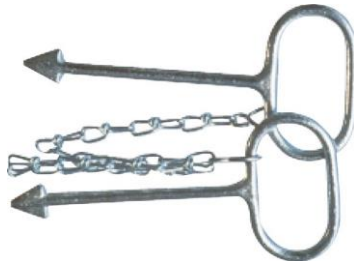

Keys For Storz Coupling

SKU	Material	Storz size	Lug distance (mm)
F24K3	Steel	25-D	31
F24K4	Galvanised malleable cast iron	52-C, 75-B, 110-A	69, 89, 133

Keys For Storz Coupling

SKU	Standard	Description
F24MV	DIN 3223 A	Control key for floor-mounted hydrants (DIN 3223 A), malleable cast iron
F24MW	DIN 3223 C	Control key for floor-mounted hydrants (DIN 3223 C), Steel
F24MX		Manhole hook opener with chain

Seals For Storz Coupling

Lug distance

NBR	Silicone	FKM	EPDM	Silicone KTW	Storz size	Lug distance (mm)
F24K5	F24KE	F24KQ		F24M3	25-D	31
F24K6	F24KF	F24KR			32	44
F24K7	F24KG	F24KS			38	51
F24K8	F24KH	F24KT	F24KY	F24M4	52-C	66
F24K9	F24KJ	F24KU			65	81
F24KA	F24KK	F24KV	F24KZ		75-B	89
F24KB	F24KM				90	105
F24KC	F24KN	F24KW			100	115
F24KD	F24KP	F24KX	F24M2	F24M5	110-A	133

Safety Clamps For Storz Coupling

SKU		Storz size	Lug distance (mm)
F24JW		52-C	66
F24JX		75-B	89
F24JY		110-A	133
F24JZ	for reducer storz coupling 52-C/75-B	52-C	66
F24K2	for reducer storz coupling 75-B/110-A	75-B	89

ENGLISH

Scope of delivery:

Clamp (yellow) without couplings

Advantages:

•Reliably prevents unwanted loosening of Storz couplings without lock

NEDERLANDS

Leveringsomvang:

Klem (geel) zonder koppelingen