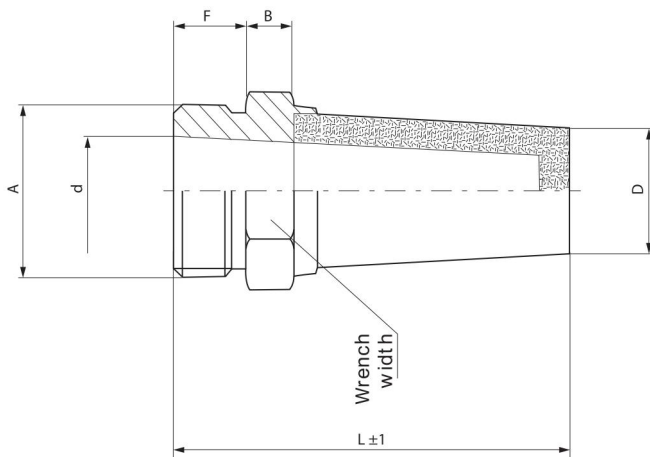

# S-GYVQ series

Sintered Bronze Silencer With Brass Connection

Reference	Connection	SW	L
P2B6N	G 1/8"	13	18
P2B6P	G 1/4"	16	25
P2B6Q	G 3/8"	19	33
P2B6R	G 1/2"	24	39
P2B6S	G 3/4"	30	47
P2B6T	G 1"	36	57

Connection A	D	d	L	F	B	Wrench width
G 1/8"	8	6.0	24.0	6.0	4.0	13
G 1/4"	10	8.5	33.0	8.0	4.0	16
G 3/8"	13	10.0	43.0	10.0	5.5	19
G 1/2"	18	15.0	49.0	10.0	6.5	24
G 3/4"	21	20.0	57.5	11.0	7.5	30
G 1"	27	25.0	72.5	15.5	8.5	36