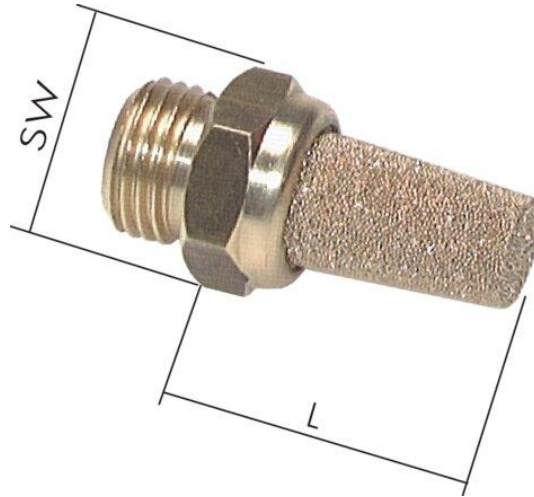

# S-GYVQ series

Sintered Bronze Silencer With Brass Connection

Reference	Connection	SW	L
P2B6N	G 1/8"	13	18
P2B6P	G 1/4"	16	25
P2B6Q	G 3/8"	19	33
P2B6R	G 1/2"	24	39
P2B6S	G 3/4"	30	47
P2B6T	G 1"	36	57

Connection A	D	d	L	F	B	Wrench width
G 1/8"	8	6.0	24.0	6.0	4.0	13
G 1/4"	10	8.5	33.0	8.0	4.0	16
G 3/8"	13	10.0	43.0	10.0	5.5	19
G 1/2"	18	15.0	49.0	10.0	6.5	24
G 3/4"	21	20.0	57.5	11.0	7.5	30
G 1"	27	25.0	72.5	15.5	8.5	36