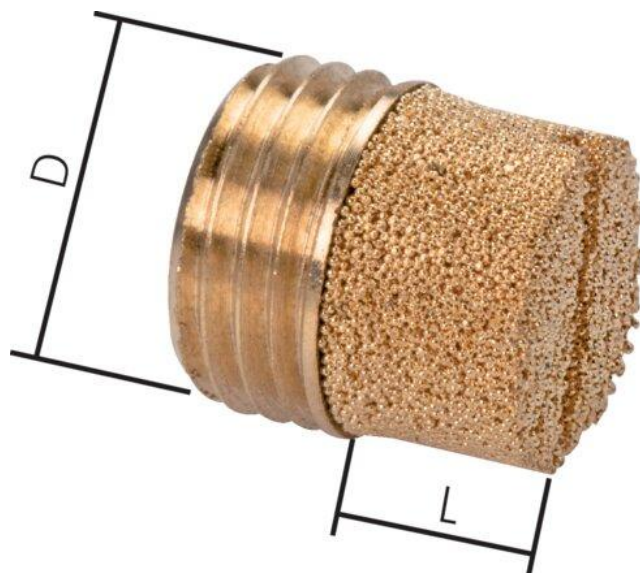

S-5CEY series

Sintered Bronze Compact Cylindrical Pneumatic Muffler

Reference	Connection	D	L
P2B9H	G 1/8"	9.5	6.0
P2B9J	G 1/4"	12.6	7.0
P2B9K	G 3/8"	16.2	8.5
P2B9M	G 1/2"	20.5	9.6
P2B9N	G 3/4"	26.0	12.0
P2B9P	G 1"	33.0	11.0