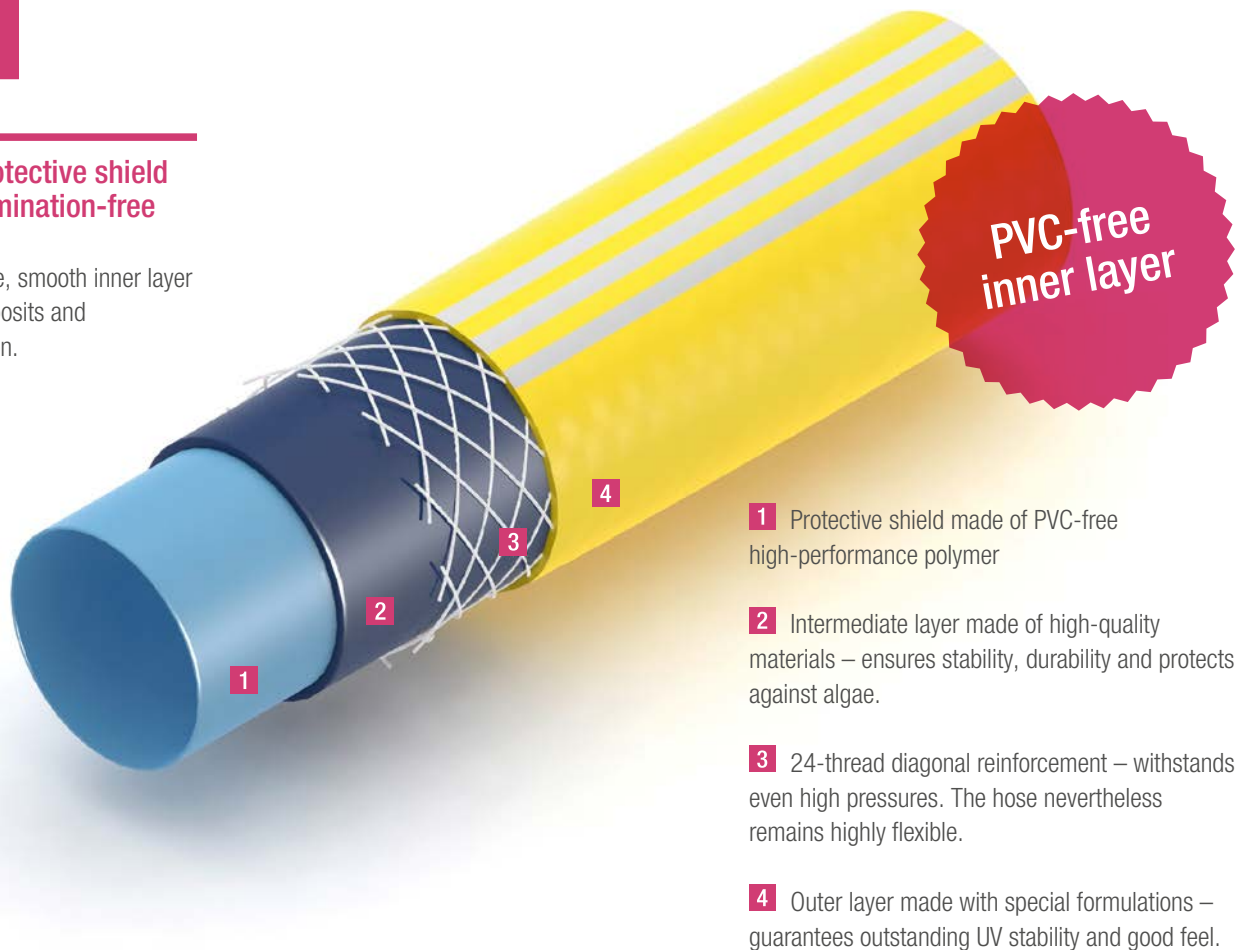

# KNOW WHAT'S INSIDE

### With a protective shield for contamination-free water

The PVC-free, smooth inner layer prevents deposits and contamination.

The QUATTROFLEX PLUS + is the first garden hose with an integrated, PVC-free protective shield. An inner layer made of a high-performance polymer and a clever hose structure ensure that nothing can compromise water quality.

**1** Protective shield made of PVC-free high-performance polymer

**2** Intermediate layer made of high-quality materials – ensures stability, durability and protects against algae.

**3** 24-thread diagonal reinforcement – withstands even high pressures. The hose nevertheless remains highly flexible.

**4** Outer layer made with special formulations – guarantees outstanding UV stability and good feel.

- No PVC and no plasticisers in the water-contact layer
- Smooth inner layer, no biofilm
- Retains shape, improved temperature resistance
- Flexible at low and high temperatures
- Optimised lifetime, extremely durable
- Non-toxic, environmentally friendly
- Patent pending