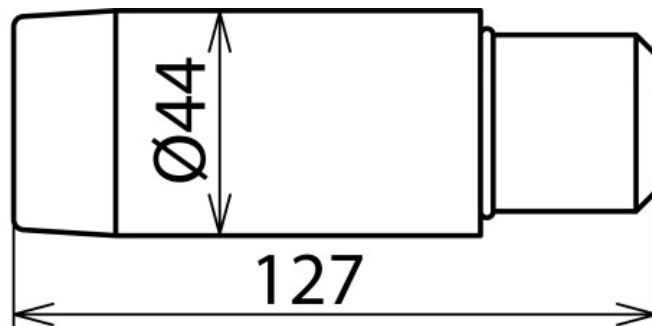

## EFS L 127 (767 576)

- For use in wet weather conditions

Figure without obligation

Figure without obligation

Type	EFS L 127
Part No.	767 576
Category	L
Total length (l <sub>G</sub> )	127 mm
Material	Plastic
Colour	Black •
For use at	▲
Weight	214 g
Customs tariff number	90309000
GTIN	4013364124998
PU	1 Stk