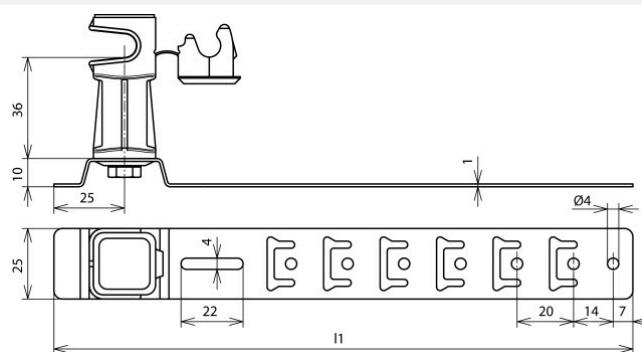

DLH US 8 H36 L205 BR GALCU (204 177)

Figure without obligation

Type	DLH US 8 H36 L205 BR GALCU
Part No.	204 177
Material of roof conductor holder	Cu
Length of brace (I1)	205 mm
Height of conductor holder	36 mm
Material of conductor holder	plastic
Colour of conductor holder	brown •
Conductor support Rd	8 mm
Type of conductor holder	DEHNSnap
Conductor routing	loose
Brace type	with preformed bending points
Fixing possibilities	hook locking, angling, nailing
Type of roofing	pantiled roofs
Female thread	M6
Weight	70 g
Customs tariff number	85389099
GTIN	4013364042568
PU	50 Stk

We reserve the right to introduce changes in performance, configuration and technology, dimensions, weights and materials in the course of technical progress. The figures are shown without obligation.