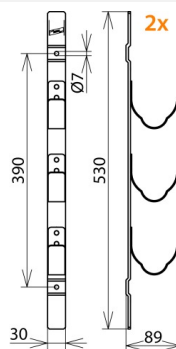

## HV 3HH (700 015)

Figure without obligation

Figure without obligation

Type	HV 3HH
Part No.	700 015
Consisting of	2x HV 3HH ET
For	3 HH fuses
Material	Steel
Colour	Grey
Weight	1,41 kg
Customs tariff number	73269098
GTIN	4013364007192
PU	1 Stk

We reserve the right to introduce changes in performance, configuration and technology, dimensions, weights and materials in the course of technical progress. The figures are shown without obligation.