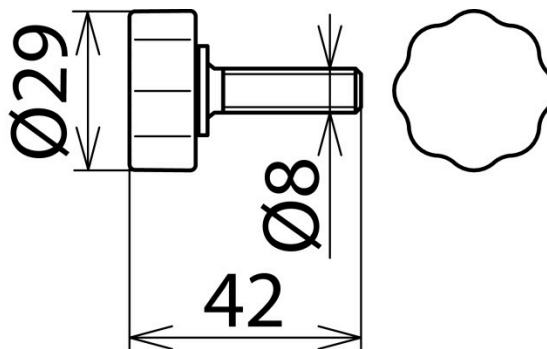

**KS SG BLS 8 (766 105)**

Figure without obligation

Figure without obligation

<b>Type</b>	<b>KS SG BLS 8</b>
<b>Part No.</b>	<b>766 105</b>
Total length (l <sub>G</sub> )	42 mm
Suitable for	Universal gear coupling
Weight	10 g
Customs tariff number	90330090
GTIN	4013364125988
PU	1 Stk