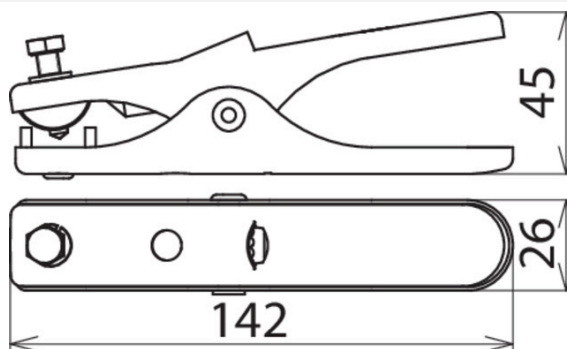

**EZ 16 FL13 ASM6 V2A (546 002)**

Figure without obligation

Type	EZ 16 FL13 ASM6 V2A
Part No.	546 002
Material of tongs	StSt
Clamping range Rd / FI	up to Ø16 / up to 13 mm
Length	140 mm
Connection screw	M6 x 16 mm
Material of screw	StSt
Cable lug	25 (Sn) mm <sup>2</sup>
Weight	177 g
Customs tariff number	85359000
GTIN	4013364004016
PU	1 Stk

We reserve the right to introduce changes in performance, configuration and technology, dimensions, weights and materials in the course of technical progress. The figures are shown without obligation.