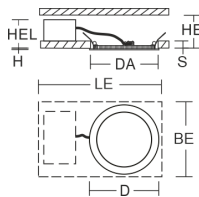

Toledo Flat Round

901453.002 | Recessed downlights

Recessed downlights
4051859051442
LED
D 255, H 3, HEL 31-51

Ultra thin recessed LED downlight. Housing: die-cast aluminium. Light guide and diffuser made of non-yellowing PMMA, opal matt. Can be directly covered with thermal insulation material. Ceiling installation with spring system. Mounting depth depends on ceiling strength. Including separate LED converter with connecting cable 250 mm. Surface mounted housing as accessory for all sizes. Retrofittable decorative cylinders made of chintz fabric as accessory, optional with satin finish plastic diffuser. Through-wiring box (5 pole) available as accessory.

Colour

Colour white

Dimensions

Diameter D 255 mm
Height H 3 mm
Cut-out diameter DA 234 mm
Recess height HE 30-56 mm
Luminaire: recess height HEL 31-51 mm
Ceiling thickness S 1-20 mm
Dimensions L 128 x B 41 x H 30 mm
Weight 617 g

Toledo Flat Round

901453.002 | Recessed downlights

Accessories

982074.002	Surface mounted housing D 257, H 60
	Surface mounted housing for Toledo Flat Round D 255
982321.002	Chintz lampshades D 260, H 60
	Chintz decorative cylinder for Toledo Flat Round D 255
982703.002	Through-wiring box DALI L 98, B 55, H 28
	Through-wiring box, 5 pole