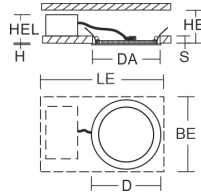

Toledo Flat Round

901452.002 | Recessed downlights

Recessed downlights
4051859051428
LED
D 190, H 2, HEL 31-51

Ultra thin recessed LED downlight. Housing: die-cast aluminium. Light guide and diffuser made of non-yellowing PMMA, opal matt. Can be directly covered with thermal insulation material. Ceiling installation with spring system. Mounting depth depends on ceiling strength. Including separate LED converter with connecting cable 250 mm. Surface mounted housing as accessory for all sizes. Retrofittable decorative cylinders made of chintz fabric as accessory, optional with satin finish plastic diffuser. Through-wiring box (5 pole) available as accessory.

Colour

Colour white

Dimensions

Diameter D 190 mm
Height H 2,5 mm
Cut-out diameter DA 170 mm
Recess height HE 27-53 mm
Luminaire: recess height HEL 31-51 mm
Ceiling thickness S 1-20 mm
Dimensions L 93 x B 34 x H 21 mm
Weight 370 g

Toledo Flat Round

901452.002 | Recessed downlights

Accessories

982073.002	Surface mounted housing D 192, H 55 Surface mounted housing for Toledo Flat Round D 190
982320.002	Chintz lampshades D 195, H 60 Chintz decorative cylinder for Toledo Flat Round D 190
982703.002	Through-wiring box DALI L 98, B 55, H 28 Through-wiring box, 5 pole