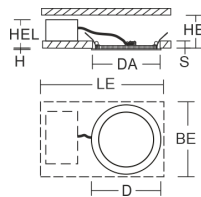

Toledo Flat Round

901451.002 | Recessed downlights

Recessed downlights
4051859051404
LED
D 148, H 2, HEL 31-51

Ultra thin recessed LED downlight. Housing: die-cast aluminium. Light guide and diffuser made of non-yellowing PMMA, opal matt. Can be directly covered with thermal insulation material. Ceiling installation with spring system. Mounting depth depends on ceiling strength. Including separate LED converter with connecting cable 250 mm. Surface mounted housing as accessory for all sizes. Retrofittable decorative cylinders made of chintz fabric as accessory, optional with satin finish plastic diffuser. Through-wiring box (5 pole) available as accessory.

Colour

Colour white

Dimensions

Diameter D 148 mm
Height H 2 mm
Cut-out diameter DA 128 mm
Recess height HE 27-53 mm
Luminaire: recess height HEL 31-51 mm
Ceiling thickness S 1-20 mm
Dimensions L 93 x B 34 x H 21 mm
Weight 222 g

Toledo Flat Round

901451.002 | Recessed downlights

Accessories

982072.002	Surface mounted housing D 150, H 55
	Surface mounted housing for Toledo Flat Round D 148
982319.002	Chintz lampshades D 153, H 60
	Chintz decorative cylinder for Toledo Flat Round D 148
982703.002	Through-wiring box DALI L 98, B 55, H 28
	Through-wiring box, 5 pole