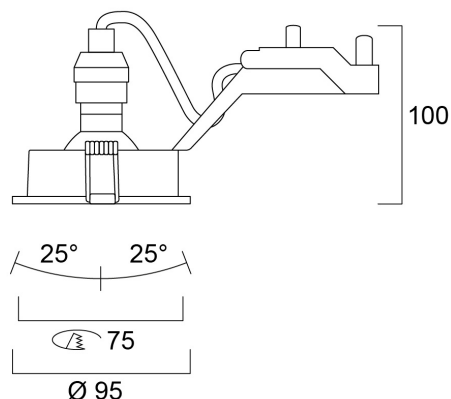

Features

- 75mm cut out. 2 x 25° Tilt. Round bezel.

Product Overview

Product name	INSET TR SW IP44 INDOOR WH EX-LMP
Technology	LED/Halogen
Cap/Base	GU10
Housing	Aluminium
Mount	Ceiling recessed mounting
Light source included	Fixture without Lightsource
Environment	Indoor
General application	Hospitality, Residential & Consumer
ETIM Class	EC001744
E-number SE	7463941
LOR (%)	Dependent on lamp
Electrical protection	Class II
Housing colour	White
IP rating	IP44/20
IK rating	IK02
Product EAN number	8711971840602
Warranty	3 years

Technical drawings

Data table

GENERAL DATA

Product name	INSET TR SW IP44 INDOOR WH EX-LMP
Technology	LED/Halogen
Cap/Base	GU10
Housing	Aluminium
Mount	Ceiling recessed mounting
Environment	Indoor
General application	Hospitality, Residential & Consumer
ETIM Class	EC001744
E-number SE	7463941
Warranty	3 years

PHYSICAL DATA

Housing colour	White
IP rating	IP44/20
IK rating	IK02
Nominal Product Length (mm)	95
Nominal Product Width (mm)	95
Nominal Product Height (mm)	100
Cutout Dimensions (W x L in mm or Diameter in mm)	75
Weight (kg)	0.177
Recessed Depth (mm)	100

PACKAGING

Single packaging type	Carton
Product EAN number	8711971840602
Packaging single length / height (cm)	13.2
Packaging single width (cm)	10.0
Packaging single depth (cm)	8.43
DUN14 (outer)	18711971840609
Units per outer package	30
Packaging outer length / height (cm)	28.4
Packaging outer width (cm)	28.5
Packaging outer depth (cm)	53.2