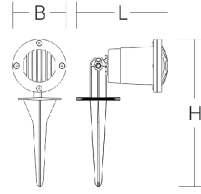

# PAR16, portable

721682.0931 | Garden spotlights

Garden spotlights  
4010319975452  
LEDPAR16  
L 170, B 98, H 275

Compact outdoor projector for PAR16 mains-voltage reflector lamps with earth spike. Housing and protective grill: die-cast aluminium, powder-coated. Safety glass, clear. Peg made of fiber reinforced plastic. With 3 m connection cable including safety plug (Schuko).

## Dimensions

Length L 170 mm  
Width B 98 mm  
Height H 275 mm  
Weight 1,05 kg