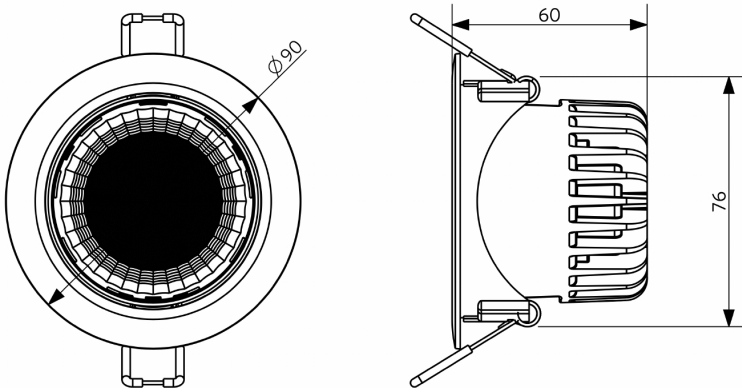

Electrical Supply

Frequency	50/60 Hz
Nominal voltage	220-240 V
DC input voltage	See catalogue appendix Connection Specifications
230V Cable length	0.3 m

Mechanical Properties

Housing material	Aluminum + Polycarbonate
Optical material	Dome shape

Dimensional Drawing (mm)

LEDspotRA HQ2

LEDspotRA HQ2
Driver

Photometric Data

Installation Opening Drawing (mm)

LEDspotRA-HQ
LEDspotRA HQ2
Ø80