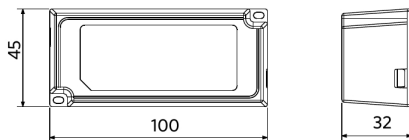

Dimensional Drawing (mm)

LEDspotRA HQ2

LEDspotRA HQ2
Driver

Photometric Data

Installation Opening Drawing (mm)

LEDspotRA-HQ
LEDspotRA HQ2
Ø80