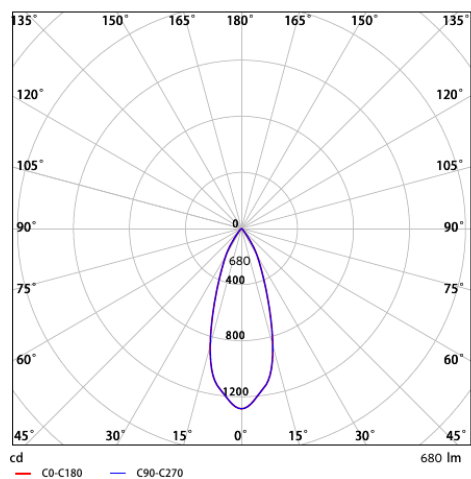

Technical Specifications

Lifetime (L70)	50,000 h
Lifetime (L80)	30,000 h
On-/Off-cycles	100,000
Colour consistency (SDCM)	3.4
Dimmability	Triac
Beam angle	40°
Maximum tilt angle	23°
Finishing	Brushed Aluminum RAL 9022
Colour rendering index (CRI)	≥ 80
UGR	≤ 16
Impact strength	IK02
Protection class	II
Risk group (EN 62471)	RG0
With control gear	Yes
Glow wire test	850°C
Power factor	≥ 0.9

Electrical Supply

Frequency	50/60 Hz
Nominal voltage	220-240 V
DC input voltage	See catalogue appendix Connection Specifications
230V Cable length	0.3 m

Mechanical Properties

Housing material	Aluminum + Polycarbonate
Optical material	Dome shape

Dimensional Drawing (mm)

LEDspotRA HQ2

LEDspotRA HQ2
Driver

Photometric Data

Installation Opening Drawing (mm)

LEDspotRA-HQ
LEDspotRA HQ2
Ø80