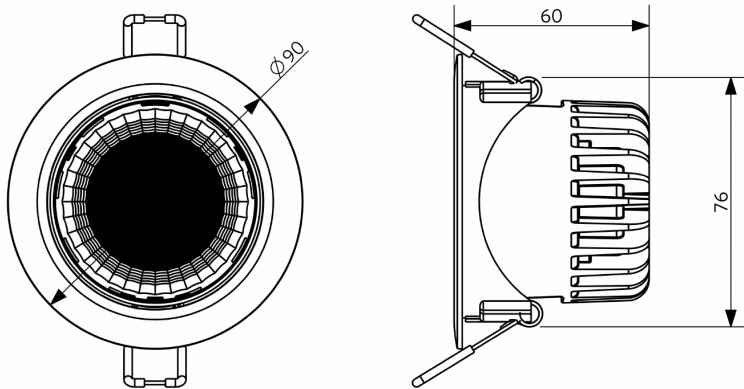

Specifications

Item Code	Item Description	Equivalent to (W)	Power (W)	Lumen	Efficacy (lm/W)	CCT (K)	Degree of protection (IP)	Weight (kg/pc)
Dimmable (Triac)								
140061278	LEDSpotRA HQ2 8W-Dim-2700-40D-AL-IP44	Halogen 50W	8	640	80	2700	IP44	0.40
140061279	LEDSpotRA HQ2 8W-Dim-3000-40D-AL-IP44	Halogen 50W	8	640	80	3000	IP44	0.40
140061280	LEDSpotRA HQ2 8W-Dim-4000-40D-AL-IP44	Halogen 50W	8	680	85	4000	IP44	0.40
140061281	LEDSpotRA HQ2 8W-Dim-2700-40D-WH-IP44	Halogen 50W	8	640	80	2700	IP44	0.40
140061282	LEDSpotRA HQ2 8W-Dim-3000-40D-WH-IP44	Halogen 50W	8	640	80	3000	IP44	0.40
140061283	LEDSpotRA HQ2 8W-Dim-4000-40D-WH-IP44	Halogen 50W	8	680	85	4000	IP44	0.40

Electrical Supply

Frequency	50/60 Hz
Nominal voltage	220-240 V
DC input voltage	See catalogue appendix Connection Specifications
230V Cable length	0.3 m

Mechanical Properties

Housing material	Aluminum + Polycarbonate
Optical material	Dome shape

Ambient Conditions

Operating temperature	-10-+40°C
Application temperature	+25°C
Storage environment	-25-+50°C

Dimensional Drawing (mm)

LEDSpotRA HQ2

LEDSpotRA HQ2
Driver

Installation Opening Drawing (mm)

LEDSpotRA-HQ
LEDSpotRA HQ2
Ø80