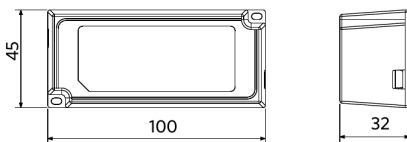

Ambient Conditions

Operating temperature	-10-+40°C
Application temperature	+25°C
Storage environment	-25-+50°C

Dimensional Drawing (mm)

LEDSpotRA HQ2

LEDSpotRA HQ2
Driver

Installation Opening Drawing (mm)

LEDSpotRA-HQ
LEDSpotRA HQ2
Ø80