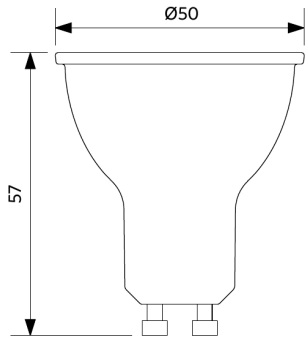

Packaging Information

Item			Box			
Item Code	Item Description	EU HS Code	Dimensions (mm) (LxWxH)	Gross Weight (kg)	EAN	pc/box
140060955	LED-E-GU10-7,5W-4000K-36D-DIM	85395200	52x52x65	0.09	6945730456571	1
821017001200	LEDsmart-BLE-Relay-250W-DIM	94059200	90x40x30	0.08	6941408898469	1
821017003600	LEDsmart-BLE2-Relay-250W-DIM	94059200	90x40x30	0.09	6931783007594	1

Ambient Conditions

Operating temperature	-20-+40°C
Application temperature	+25°C
Storage environment	-25-+50°C

Dimensional Drawing (mm)

LED-E-GU10-7,5W

Photometric Data