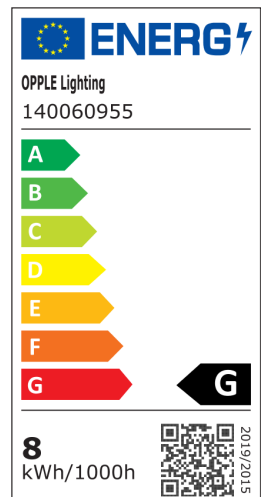

Reflector EcoMax GU10

- Full retrofit of existing halogen GU10 lamps
- Light silver coloured
- No UV/IR radiation
- Significantly lower heat output than halogen, avoiding discolouration and risk of damaging goods

Specifications

Item Code	Item Description	Equivalent to (W)	Power (W)	Lumen	Efficacy (lm/W)	CCT (K)	Weight (kg/pc)
Dimmable (Triac)							
140060955	LED-E-GU10-7,5W-4000K-36D-DIM	Halogen 75W	7.5	575	77	4000	0.06

Technical Specifications

Lifetime (L70)	15,000 h
On-/Off-cycles	50,000
Dimmability	Triac
Beam angle	36°
Finishing	Silver
Colour rendering index (CRI)	≥ 80

Electrical Supply

Frequency	50/60 Hz
Nominal voltage	220-240 V
DC input voltage	No

Ambient Conditions

Operating temperature	-20-+40°C
Application temperature	+25°C
Storage environment	-25-+50°C

Dimensional Drawing (mm)

LED-E-GU10-7,5W

Photometric Data