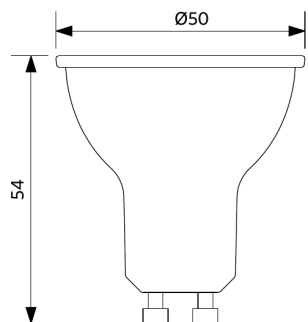

## Packaging Information

| Item         |                               |            | Box                     |                   |               |        |
|--------------|-------------------------------|------------|-------------------------|-------------------|---------------|--------|
| Item Code    | Item Description              | EU HS Code | Dimensions (mm) (LxWxH) | Gross Weight (kg) | EAN           | pc/box |
| 140060952    | LED-E-GU10-3,5W-4000K-36D-DIM | 85395200   | 52x52x62                | 0.06              | 6945730493941 | 1      |
| 821017001200 | LEDsmart-BLE-Relay-250W-DIM   | 94059200   | 90x40x30                | 0.08              | 6941408898469 | 1      |
| 821017003600 | LEDsmart-BLE2-Relay-250W-DIM  | 94059200   | 90x40x30                | 0.09              | 6931783007594 | 1      |

## Dimensional Drawing (mm)

LED-E-GU10-3,5W