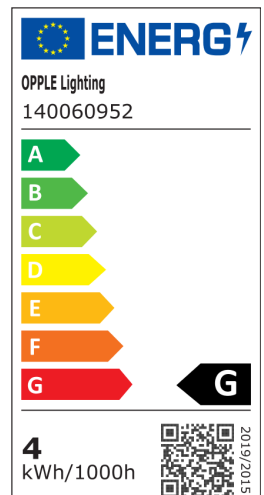

- Full retrofit of existing halogen GU10 lamps
- Light silver coloured
- No UV/IR radiation
- Significantly lower heat output than halogen, avoiding discolouration and risk of damaging goods

Specifications

Item Code	Item Description	Equivalent to (W)	Power (W)	Lumen	Efficacy (lm/W)	CCT (K)	Weight (kg/pc)
Dimmable (Triac)							
140060952	LED-E-GU10-3,5W-4000K-36D-DIM	Halogen 35W	3.5	260	74	4000	0.03

Packaging Information

Item			Box			
Item Code	Item Description	EU HS Code	Dimensions (mm) (LxWxH)	Gross Weight (kg)	EAN	pc/box
140060952	LED-E-GU10-3,5W-4000K-36D-DIM	85395200	52x52x62	0.06	6945730493941	1
821017001200	LEDsmart-BLE-Relay-250W-DIM	94059200	90x40x30	0.08	6941408898469	1
821017003600	LEDsmart-BLE2-Relay-250W-DIM	94059200	90x40x30	0.09	6931783007594	1

Technical Specifications

Lifetime (L70)	15,000 h
On-/Off-cycles	50,000
Dimmability	Triac
Beam angle	36°
Finishing	Silver
Colour rendering index (CRI)	≥ 80

Electrical Supply

Frequency	50/60 Hz
Nominal voltage	220-240 V
DC input voltage	No

Ambient Conditions

Operating temperature	-20-+40°C
Application temperature	+25°C
Storage environment	-25-+50°C