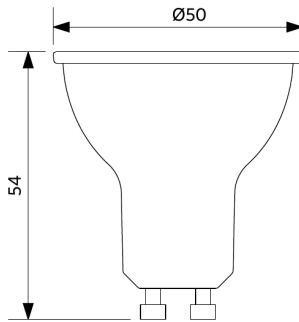

Specifications

Item Code	Item Description	Equivalent to (W)	Power (W)	Lumen	Efficacy (lm/W)	CCT (K)	Weight (kg/pc)
Dimmable (Triac)							
140060948	LED-E-GU10-3,5W-3000K-36D-DIM	Halogen 35W	3.5	245	70	3000	0.03
140060952	LED-E-GU10-3,5W-4000K-36D-DIM	Halogen 35W	3.5	260	74	4000	0.03
140060949	LED-E-GU10-5,2W-3000K-36D-DIM	Halogen 50W	5.2	350	67	3000	0.04
140060953	LED-E-GU10-5,2W-4000K-36D-DIM	Halogen 50W	5.2	360	69	4000	0.04
140060951	LED-E-GU10-7,5W-3000K-36D-DIM	Halogen 75W	7.5	565	75	3000	0.06
140060955	LED-E-GU10-7,5W-4000K-36D-DIM	Halogen 75W	7.5	575	77	4000	0.06

Ambient Conditions	
Operating temperature	-20-+40°C
Application temperature	+25°C
Storage environment	-25-+50°C

3 YEARS WARRANTY

Dimensional Drawing (mm)

LED-E-GU10-5,2W

LED-E-GU10-3,5W

LED-E-GU10-7,5W