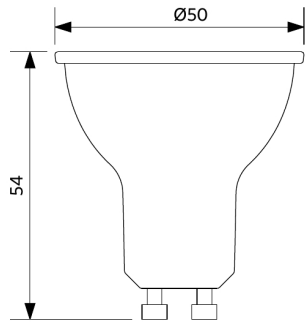

Dimensional Drawing (mm)

LED-E-GU10-5,2W