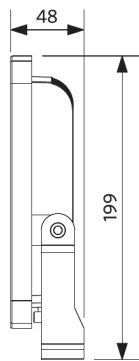

Specifications

Item Code	Item Description	Equivalent to (W)	Power (W)	Lumen	Efficacy (lm/W)	CCT (K)	Beam angle	Weight (kg/pc)
On-Off								
543017011800	LEDflood-E2 Re199-30W-4000-BL	HID 50W	30	3600	120	4000	110°	0.97

Electrical Supply	
Frequency	50/60 Hz
Nominal voltage	220-240 V
DC input voltage	See catalogue appendix Connection Specifications
230V Cable length	1 m

Mechanical Properties	
Housing material	Aluminium
Optical material	Polycarbonate
Cover material	Tempered glass

Dimensional Drawing (mm)

LEDflood-E2 Re199

LEDflood-E
Sensor

Photometric Data