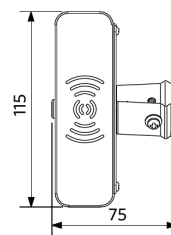

LEDflood-E
Sensor