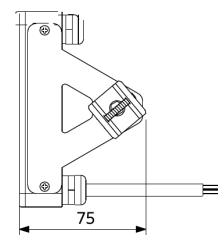

LEDflood-E
Sensor