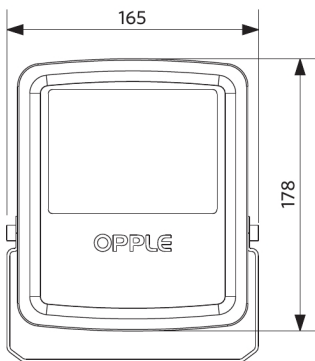

Dimensional Drawing (mm)

LEDflood-E2 Re199

LEDflood-E
Sensor

Photometric Data