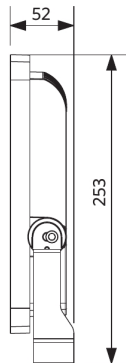

Dimensional Drawing (mm)

LEDflood-E2 Re253