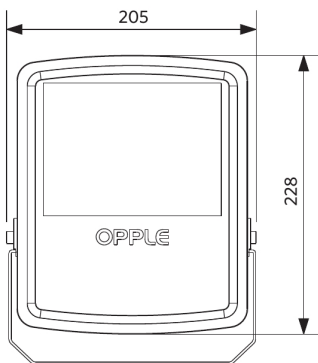

Technical Specifications	
Lifetime (L70)	50,000 h
Lifetime (L80)	30,000 h
On-/Off-cycles	100,000
Colour consistency (SDCM)	4
Dimmability	On-Off
Finishing	Black
Colour rendering index (CRI)	≥ 80
Degree of protection (IP)	IP65
Impact strength	IK07
Protection class	I
Risk group (EN 62471)	RG1
With control gear	Yes
Glow wire test	650°C
Power factor	≥ 0.9
Surge protection	2 kV

Electrical Supply	
Frequency	50/60 Hz
Nominal voltage	220-240 V
DC input voltage	See catalogue appendix Connection Specifications
230V Cable length	1 m

Mechanical Properties	
Housing material	Aluminium
Optical material	Polycarbonate
Cover material	Tempered glass

Ambient Conditions	
Operating temperature	-30-+50°C
Application temperature	+25°C
Storage environment	-30-+60°C

OPPLE Lighting
543017011700

A	→
B	→
C	→
D	→
E	→
F	→
G	→

E

50
kWh/1000h

2019/2015

Dimensional Drawing (mm)

LEDflood-E2 Re253