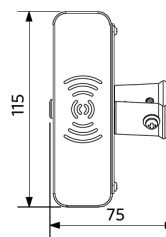

Technical Specifications	
Lifetime (L70)	50,000 h
Lifetime (L80)	30,000 h
On-/Off-cycles	100,000
Colour consistency (SDCM)	4
Dimmability	On-Off
Finishing	Black
Colour rendering index (CRI)	≥ 80
Degree of protection (IP)	IP65
Impact strength	IK07
Protection class	I
Risk group (EN 62471)	RG1
With control gear	Yes
Glow wire test	650°C
Power factor	≥ 0.9
Surge protection	2 kV

Electrical Supply	
Frequency	50/60 Hz
Nominal voltage	220-240 V
DC input voltage	See catalogue appendix Connection Specifications
230V Cable length	1 m

Mechanical Properties	
Housing material	Aluminium
Optical material	Polycarbonate
Cover material	Tempered glass

Ambient Conditions	
Operating temperature	-30-+50°C
Application temperature	+25°C
Storage environment	-30-+60°C

OPPLE Lighting
543017011700

A	→
B	→
C	→
D	→
E	→
F	→
G	→

E

50
kWh/1000h

2019/2015

Dimensional Drawing (mm)

LEDflood-E Sensor