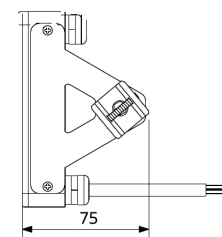

LEDflood-E Sensor