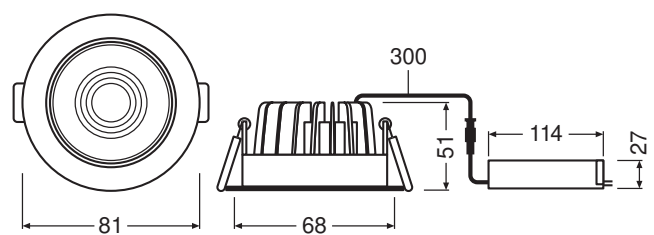

Photometrical data

Luminous flux	620 lm
Luminous efficacy	75 lm/W
Color temperature	3000 K
Light color (designation)	Warm White
Color rendering index Ra	> 80
Standard deviation of color matching	≤ 4 sdcn
Luminous intensity	-
Flickering metric (Pst LM)	-
Stroboscope effect metric (SVM)	-
Photobiological safety group acc. to EN62778	RG0
Photobiological safety group acc. to EN62471	RG0
Beam angle	36 °

LDC typ cone

LDC typ polar

Dimensions & Weight

Diameter	81.00 mm
Height	51.00 mm
Product weight	268.00 g

Product line drawing with numbers

Product line drawing with numbers

Materials & Colors

Product color	Silver
Housing color	Silver
Body material	Aluminum
Light emitting surface material	PMMA
Glow Wire Test according to IEC 60695-2-12	650 °C
Mercury content	0.0 mg

Application & Mounting

Ambient temperature range	-20...+45 °C
Type of connection	Screw terminal, 2-Pole (L,N)
Type of protection	IP44/IP20
Protection class IK (shock resistance)	IK06
Dimmable	Yes
Type of dimming	LEA/TR.EDG
Mounting type	Recessed
Mounting location	Ceiling
Application environment	Indoor
Mounting diameter	68 mm
Mounting depth	90 mm
LED module replaceable	Not replaceable
With light source	Yes

Control gear

ECG - Length	120 mm
ECG - Height	35 mm

Certificates & Standards

Standards	CE / CB / TÜV SÜD / EAC / RoHS
Luminaire with limited surface temperature, "D sign"	No

Ball shot safe	No
----------------	----