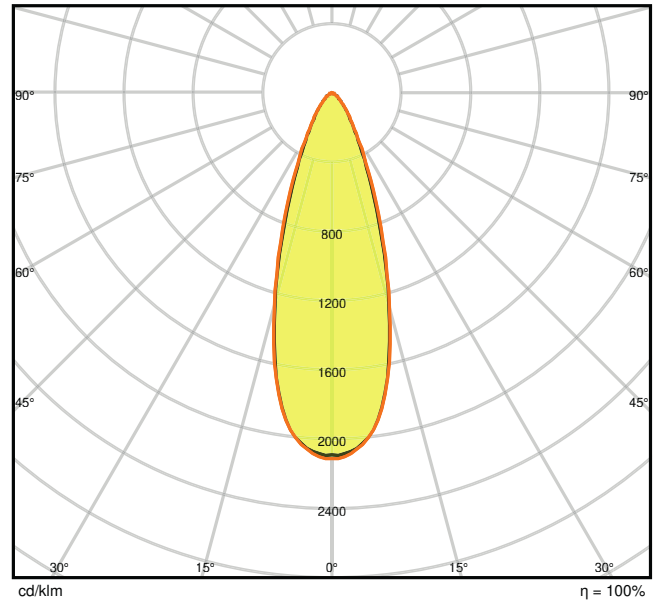

Product features

- Initial color consistency: ≤ 4 SDCM
- Housing material: aluminum
- Lens material: PMMA

TECHNICAL DATA

Electrical data

Nominal wattage	8.00 W
Nominal voltage	220...240 V
Mains frequency	50...60 Hz
Nominal current	170 mA
Max. no. of lum. on circuit break. C10 A	100
Power factor λ	> 0.90
Total harmonic distortion	20 %
Protection class	II
Operating mode	Electronic control gear (ECG)
Max. number of luminaires per miniature circuit breaker C16	200
Max. number of luminaires per miniature circuit breaker B16	200

Photometrical data

Luminous flux	620 lm
Luminous efficacy	75 lm/W
Color temperature	3000 K
Light color (designation)	Warm White
Color rendering index Ra	> 80
Standard deviation of color matching	≤ 4 sdcn
Luminous intensity	-
Flickering metric (Pst LM)	-
Stroboscope effect metric (SVM)	-
Photobiological safety group acc. to EN62778	RG0
Photobiological safety group acc. to EN62471	RG0
Beam angle	36 °

LDC typ cone

LDC typ polar

Dimensions & Weight

Diameter	81.00 mm
Height	51.00 mm
Product weight	268.00 g

Product line drawing with numbers

Product line drawing with numbers

Materials & Colors

Product color	Silver
Housing color	Silver
Body material	Aluminum
Light emitting surface material	PMMA
Glow Wire Test according to IEC 60695-2-12	650 °C
Mercury content	0.0 mg