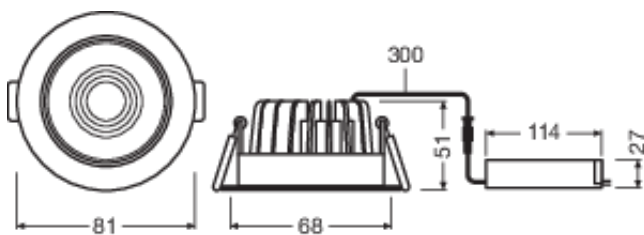

Photometrical data

Luminous flux	620 lm
Luminous efficacy	75 lm/W
Color temperature	3000 K
Light color (designation)	Warm White
Color rendering index Ra	> 80
Standard deviation of color matching	≤ 4 sdcn
Luminous intensity	-
Flickering metric (Pst LM)	-
Stroboscope effect metric (SVM)	-
Photobiological safety group acc. to EN62778	RG0
Photobiological safety group acc. to EN62471	RG0
Beam angle	36 °

LDC typ cone

LDC typ polar

Dimensions & Weight

Diameter	81.00 mm
Height	51.00 mm
Product weight	268.00 g

Product line drawing with numbers

Product line drawing with numbers

Materials & Colors

Product color	Silver
Housing color	Silver
Body material	Aluminum
Light emitting surface material	PMMA
Glow Wire Test according to IEC 60695-2-12	650 °C
Mercury content	0.0 mg

Application & Mounting

Ambient temperature range	-20...+45 °C
Type of connection	Screw terminal, 2-Pole (L,N)
Type of protection	IP44/IP20
Protection class IK (shock resistance)	IK06
Dimmable	Yes
Type of dimming	LEA/TR.EDG
Mounting type	Recessed
Mounting location	Ceiling
Application environment	Indoor
Mounting diameter	68 mm
Mounting depth	90 mm
LED module replaceable	Not replaceable
With light source	Yes

Control gear

ECG - Length	120 mm
ECG - Height	35 mm

Certificates & Standards

Standards	CE / CB / TÜV SÜD / EAC / RoHS
Luminaire with limited surface temperature, "D sign"	No

Ball shot safe	No
----------------	----