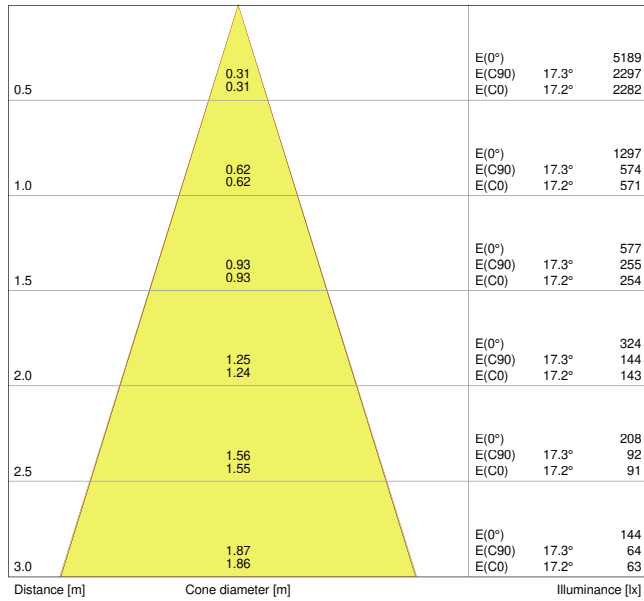

Product features

- Initial color consistency: ≤ 4 SDCM
- Housing material: aluminum
- Lens material: PMMA

TECHNICAL DATA

Electrical data

Nominal wattage	8.00 W
Nominal voltage	220...240 V
Mains frequency	50...60 Hz
Nominal current	170 mA
Max. no. of lum. on circuit break. C10 A	100
Power factor λ	> 0.90
Total harmonic distortion	20 %
Protection class	II
Operating mode	Electronic control gear (ECG)
Max. number of luminaires per miniature circuit breaker C16	200
Max. number of luminaires per miniature circuit breaker B16	200

Photometrical data

Luminous flux	620 lm
Luminous efficacy	75 lm/W
Color temperature	3000 K
Light color (designation)	Warm White
Color rendering index Ra	> 80
Standard deviation of color matching	≤ 4 sdcn
Luminous intensity	-
Flickering metric (Pst LM)	-
Stroboscope effect metric (SVM)	-
Photobiological safety group acc. to EN62778	RG0
Photobiological safety group acc. to EN62471	RG0
Beam angle	36 °

LDC typ cone

LDC typ polar

Dimensions & Weight

Diameter	81.00 mm
Height	51.00 mm
Product weight	268.00 g

Product line drawing with numbers

Product line drawing with numbers

Materials & Colors

Product color	Silver
Housing color	Silver
Body material	Aluminum
Light emitting surface material	PMMA
Glow Wire Test according to IEC 60695-2-12	650 °C
Mercury content	0.0 mg