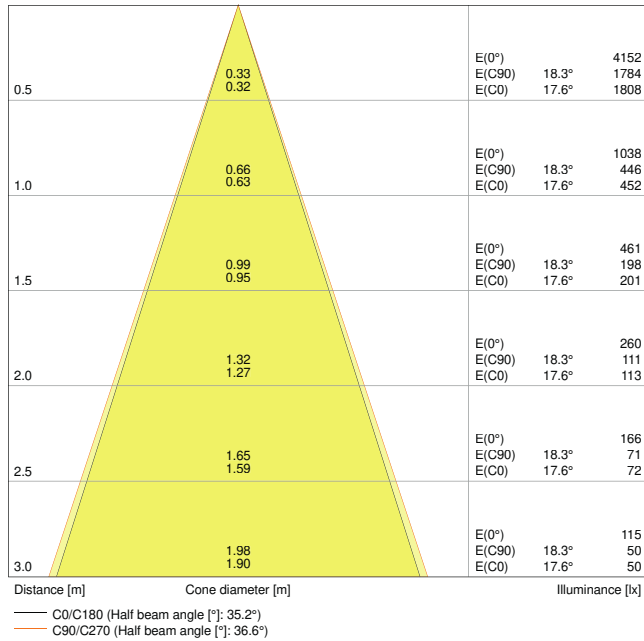

### Photometrical data

Luminous flux	550 lm
Luminous efficacy	85 lm/W
Color temperature	3000 K
Light color (designation)	Warm White
Color rendering index Ra	> 80
Standard deviation of color matching	$\leq 4$ sdcn
Luminous intensity	-
Flickering metric (Pst LM)	-
Stroboscope effect metric (SVM)	-
Photobiological safety group acc. to EN62778	RG0
Photobiological safety group acc. to EN62471	RG0
Beam angle	36 °

### Dimensions & Weight

Diameter	80.00 mm
Height	36.00 mm
Product weight	189.00 g