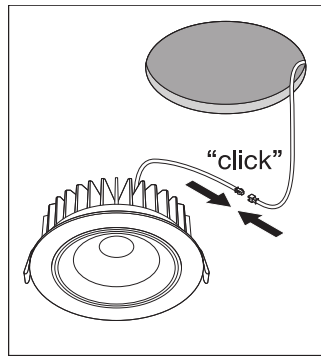

References / Links

- For Guarantee see www.ledvance.com/guarantee

DISCLAIMER

Subject to change without notice. Errors and omission excepted. Always make sure to use the most recent release.