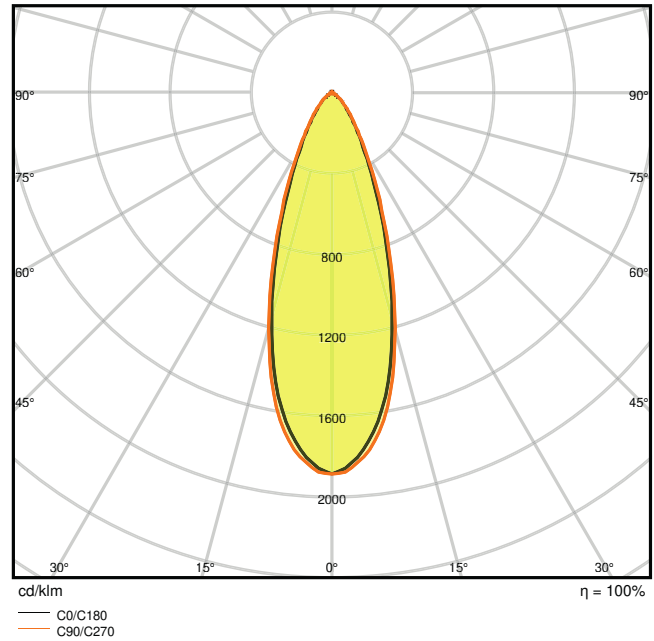

LDC typ polar

Dimensions & Weight

Diameter	80.00 mm
Height	36.00 mm
Product weight	189.00 g

Materials & Colors

Product color	White
Housing color	White
Body material	Aluminum
Light emitting surface material	PMMA