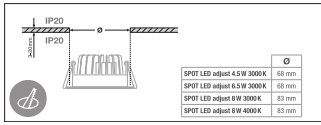

References / Links

- For Guarantee see www.ledvance.com/guarantee

DISCLAIMER

Subject to change without notice. Errors and omission excepted. Always make sure to use the most recent release.