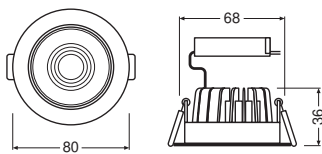

### Photometrical data

Luminous flux	360 lm
Luminous efficacy	80 lm/W
Color temperature	3000 K
Light color (designation)	Warm White
Color rendering index Ra	> 80
Standard deviation of color matching	$\leq 4$ sdcn
Photobiological safety group acc. to EN62778	RG0
Photobiological safety group acc. to EN62471	RG0
Beam angle	36 °

LDC typ cone

LDC typ polar

Dimensions & Weight

Diameter	80.00 mm
Height	36.00 mm
Product weight	189.00 g

Materials & Colors

Product color	White
Housing color	White
Body material	Aluminum

Light emitting surface material	PMMA
Glow Wire Test according to IEC 60695-2-12	650 °C
Mercury content	0.0 mg