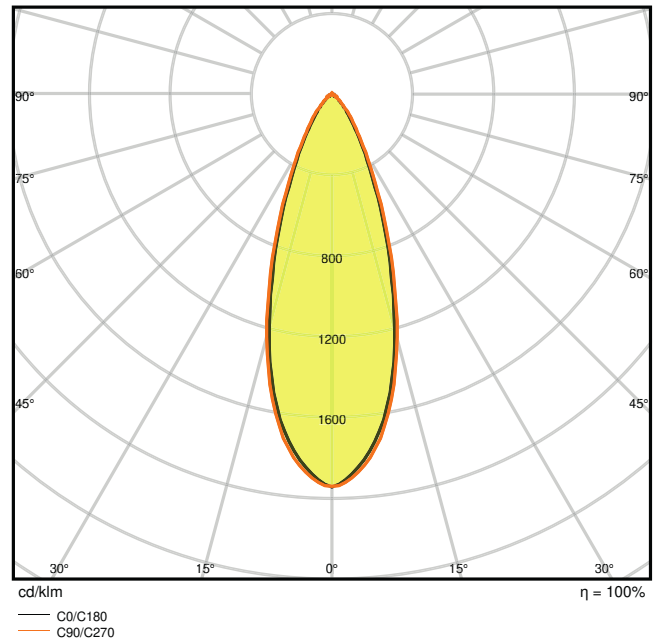

### Photometrical data

Luminous flux	360 lm
Luminous efficacy	80 lm/W
Color temperature	3000 K
Light color (designation)	Warm White
Color rendering index Ra	> 80
Standard deviation of color matching	$\leq 4$ sdcn
Photobiological safety group acc. to EN62778	RG0
Photobiological safety group acc. to EN62471	RG0
Beam angle	36 °

LDC typ cone

LDC typ polar

Dimensions & Weight

Diameter	80.00 mm
Height	36.00 mm
Product weight	189.00 g

Materials & Colors

Product color	White
Housing color	White
Body material	Aluminum

Light emitting surface material	PMMA
Glow Wire Test according to IEC 60695-2-12	650 °C
Mercury content	0.0 mg