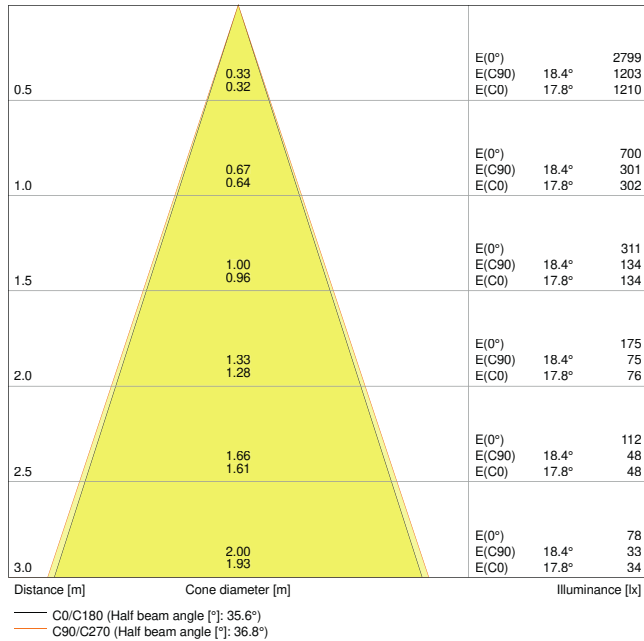

### Photometrical data

Luminous flux	360 lm
Luminous efficacy	80 lm/W
Color temperature	3000 K
Light color (designation)	Warm White
Color rendering index Ra	> 80
Standard deviation of color matching	$\leq 4$ sdcn
Photobiological safety group acc. to EN62778	RG0
Photobiological safety group acc. to EN62471	RG0
Beam angle	36 °

LDC typ cone

LDC typ polar

Dimensions & Weight

Diameter	80.00 mm
Height	36.00 mm
Product weight	189.00 g

Materials & Colors

Product color	White
Housing color	White
Body material	Aluminum

Light emitting surface material	PMMA
Glow Wire Test according to IEC 60695-2-12	650 °C
Mercury content	0.0 mg