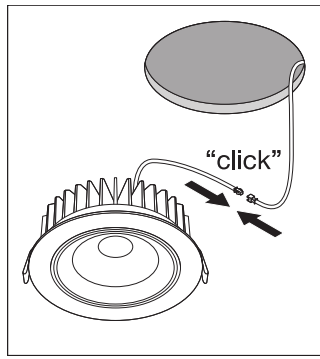

References / Links

- For Guarantee see www.ledvance.com/guarantee

DISCLAIMER

Subject to change without notice. Errors and omission excepted. Always make sure to use the most recent release.