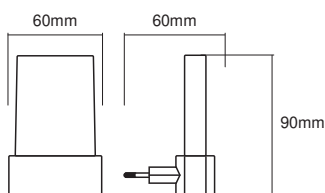

Photometrical data

Luminous flux	5 lm
Color temperature	3000 K
Light color (designation)	Warm White
Color rendering index Ra	> 80
Photobiological safety group acc. to EN62778	RG1
Photobiological safety group acc. to EN62471	RG0

Dimensions & Weight

Length	60.00 mm
Width	60.00 mm
Height	90.00 mm
Product weight	40.00 g

Materials & Colors

Product color	White
Housing color	White
Body material	Polycarbonate (PC)

Cover material	Polycarbonate (PC)
Mercury content	0.0 mg

Standards	CE / EAC
-----------	----------

DOWNLOAD DATA

Documents and certificates

Packaging insert

Declarations Of Conformity CE

LOGISTICAL DATA

Product code	Packaging unit (Pieces/Unit)	Dimensions (length x width x height)	Gross weight	Volume
4058075266889	Blister 1	62 mm x 140 mm x 195 mm	59.00 g	1.69 dm ³
4058075266896	Shipping box 6	385 mm x 154 mm x 210 mm	528.00 g	12.45 dm ³