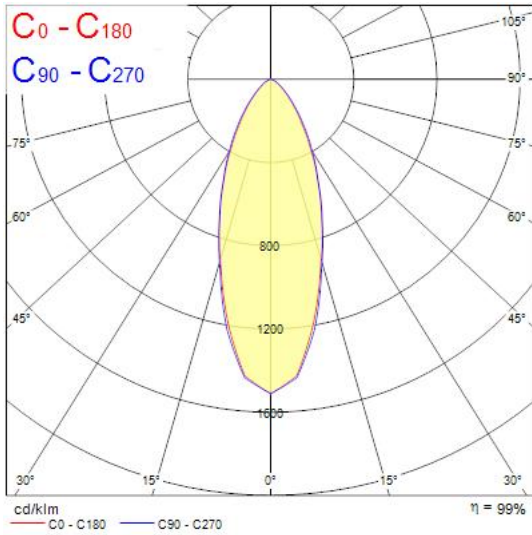

START ECO SPOT 420lm 830 IP44 DIM WHT 0005376

Housing colour	White
IP rating	IP44/20
IK rating	IK03
Product EAN number	5410288053769
Warranty	3 years
Colour Code	830
Dimming method	Mains: leading / trailing edge

Photometry