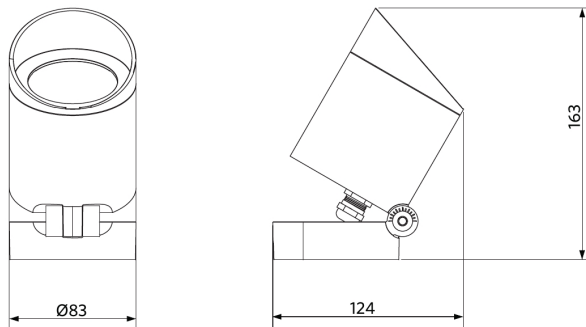

Technical Specifications	
Lifetime (L70)	50,000 h
Lifetime (L80)	30,000 h
On-/Off-cycles	100,000
Colour consistency (SDCM)	4
Dimmability	On-Off
Finishing	Black
Colour rendering index (CRI)	≥ 80
Degree of protection (IP)	IP66
Impact strength	IK07
Protection class	I
Risk group (EN 62471)	RG1
With control gear	Yes
Glow wire test	850°C
Displacement factor (DF)	≥ 0.9
Surge protection	2.5 kV

Electrical Supply	
Frequency	50/60 Hz
Nominal voltage	220-240 V
DC input voltage	See catalogue appendix Connection Specifications

Mechanical Properties	
Housing material	Aluminium
Optical material	Polycarbonate

Ambient Conditions	
Operating temperature	-30-+50°C
Application temperature	+25°C
Storage environment	-30-+60°C

5 YEARS WARRANTY

ENERGY

OPPLE Lighting
709000027000

8
kWh/1000h

2019/2015

Dimensional Drawing (mm)

LEDSpotProjector-E Rd82