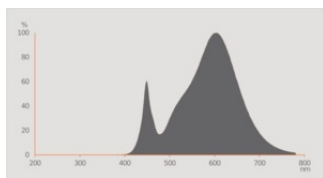

Photometrical data

Luminous intensity	600 cd
Luminous flux	350 lm
Nominal useful luminous flux 90°	350 lm
Luminous efficacy	81 lm/W
Lumen main.fact.at end of nom.life time	0.70
Light color (designation)	Warm White
Color temperature	3000 K
Color rendering index Ra	≥80
Light color	830
Standard deviation of color matching	≤6 sdcn
Rated peak intensity	600 cd
Rated LLMF at 6,000 h	0.80
Flickering metric (Pst LM)	1.0
Stroboscope effect metric (SVM)	0.4

Light technical data

Beam angle	36 °
Warm-up time (60 %)	< 0.50 s
Starting time	< 0.5 s

Dimensions & Weight

Overall length	52.00 mm
Diameter	50.00 mm
Maximum diameter	50 mm
Product weight	37.00 g

Temperatures & operating conditions