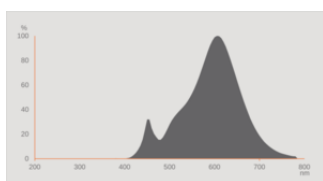

Product features

- Professional LED lamps for line voltage
- Beam angle: up to 300°
- Dimmable
- Base: E27, B22d

- Lifetime: up to 15,000 h
- Lamp made of glass
- Good quality of light; color rendering index $R_a \geq 80$; constant chromaticity

Photometrical data

Luminous intensity	- cd
Luminous flux	1055 lm
Nominal useful luminous flux 90°	1055 lm
Luminous efficacy	140 lm/W
Lumen main.fact.at end of nom.life time	0.70
Light color (designation)	Warm White
Color temperature	2700 K
Color rendering index Ra	≥80
Light color	827
Standard deviation of color matching	≤6 sdcn
Rated LLMF at 6,000 h	0.80
Flickering metric (Pst LM)	1.0
Stroboscope effect metric (SVM)	0.9

Light technical data

Beam angle	300 °
Warm-up time (60 %)	< 0.50 s
Starting time	< 0.5 s

Dimensions & Weight

Overall length	105.00 mm
Diameter	60.00 mm
Maximum diameter	60 mm
Product weight	31.00 g

Temperatures & operating conditions