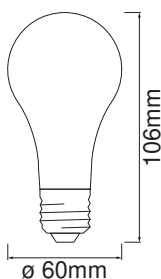

### Photometrical data

Light color (designation)	Warm Comfort Light
Lumen main.fact.at end of nom.life time	0.70
Standard deviation of color matching	$\leq 6$ sdcn
Nominal luminous flux	680 lm
Luminous flux	680 lm
Luminous efficacy	113 lm/W
Color temperature	2400 K
Color rendering index Ra	$\geq 80$
Flickering metric (Pst LM)	1.0
Stroboscope effect metric (SVM)	0.9

### Light technical data

Beam angle	300 °
Starting time	< 0.5 s

### Dimensions & Weight

Product weight	40.00 g
Diameter	60.00 mm
Length	114.00 mm
Width	60.00 mm
Height	60.00 mm
Outer bulb [PICOS]	A60