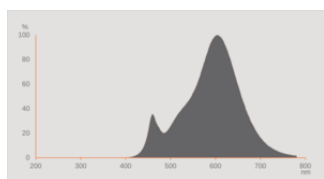

### Photometrical data

Light color (designation)	Warm Comfort Light
Lumen main.fact.at end of nom.life time	0.70
Standard deviation of color matching	$\leq 6$ sdcn
Nominal luminous flux	680 lm
Luminous flux	680 lm
Luminous efficacy	113 lm/W
Color temperature	2400 K
Color rendering index Ra	$\geq 80$
Flickering metric (Pst LM)	1.0
Stroboscope effect metric (SVM)	0.9