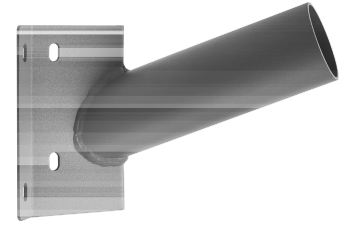

EAN/GTIN

6941497755124

Product 705098003600
Description Accessory Road/Streetlight - Wall bracket - 60mm

Accessory product for Streetlight and Roadlight.

Technical Specifications

Type of accessory/spare part	Plate bracket	Number of arms of the top-piece	1
Accessory	✓	Top end diameter, luminaire side	60 Millimetre
Spare part	✗	Width	163 Millimetre
Material	Steel	Height	217 Millimetre
Surface protection	Powder coating	Depth	140 Millimetre

Item Information

Product code	Description	EAN/GTIN	Net Weight	Gross Weight	Length Inner Box	Width Inner Box	Height Inner Box
705098003600	LEDStreetlight Wall-Bracket-60	6941497755124	0.94 kg	1.14 kg	201 mm	78 mm	239 mm