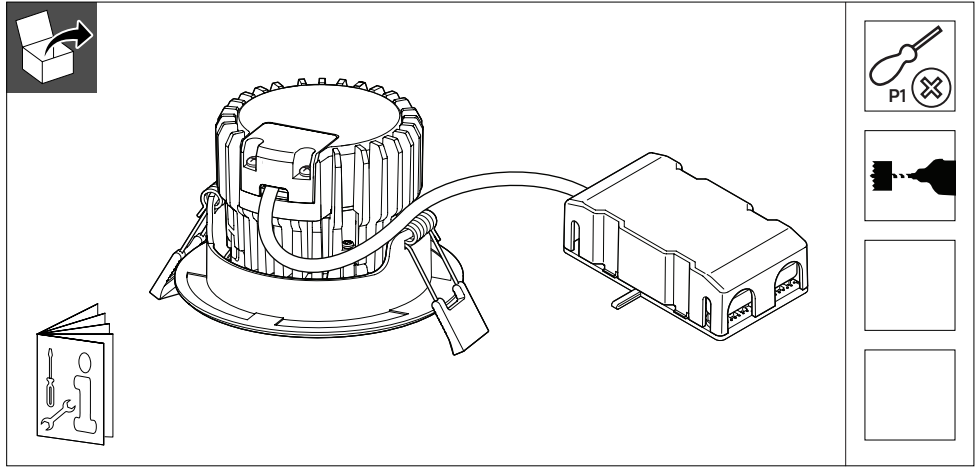

## CoreLine Recessed Spot

RS140B

220V  
240V

50Hz

LEDs

IK02

GLOW WIRE  
650 °C

|              |                  | System lumen<br>(Lm) | P (W) |  Ø mm |  kg |
|--------------|------------------|----------------------|-------|--|--|
| RS140B LED6S | Round fixed      | 650                  | 8     | 78   | 0.4  |
| RS141B LED6S | Round adjustable |                      |       |  |  |
| RS140B LED9S | Round fixed      | 900                  | 11    |  |  |
| RS141B LED9S | Round adjustable |                      |       |  |  |