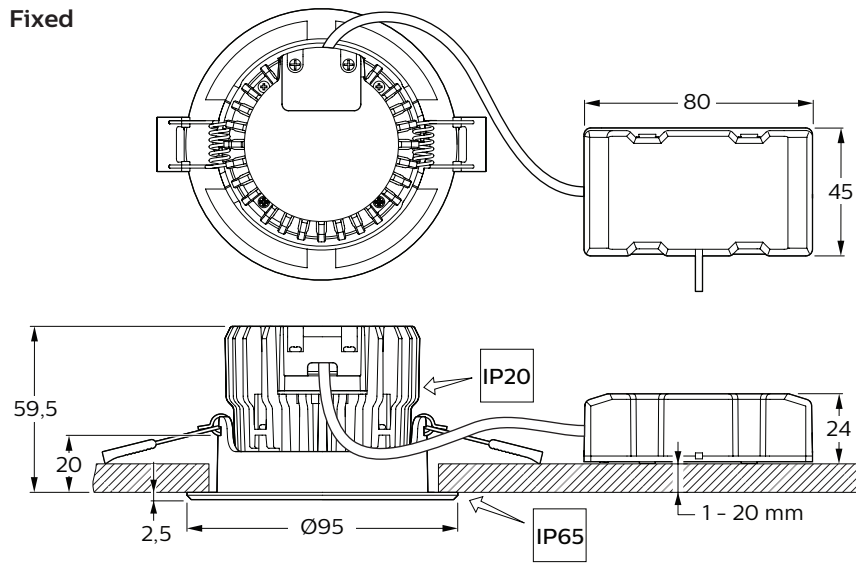

## CoreLine Recessed Spot

RS140B

220V  
240V

50Hz

LEDs

IK02

GLOW WIRE  
650 °C

|              |                  | System lumen<br>(Lm) | P (W) |  Ø mm |  kg |
|--------------|------------------|----------------------|-------|--|--|
| RS140B LED6S | Round fixed      | 650                  | 8     | 78   | 0.4  |
| RS141B LED6S | Round adjustable |                      |       |  |  |
| RS140B LED9S | Round fixed      | 900                  | 11    |  |  |
| RS141B LED9S | Round adjustable |                      |       |  |  |

### Adjustable