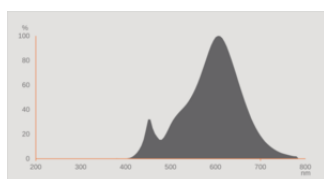

### Photometrical data

Light color (designation)	Warm White
Lumen main.fact.at end of nom.life time	0.93
Standard deviation of color matching	$\leq 6$ sdcn
Nominal luminous flux	806 lm
Luminous flux	806 lm
Luminous efficacy	134 lm/W
Adjustable color temperature	2700 K
Color temperature	2700 K
Color rendering index Ra	80
Flickering metric (Pst LM)	1.0
Stroboscope effect metric (SVM)	0.9