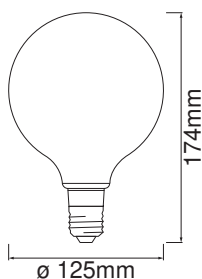

### Photometrical data

Light color (designation)	Warm White
Lumen main.fact.at end of nom.life time	0.93
Standard deviation of color matching	$\leq 6$ sdcn
Nominal luminous flux	806 lm
Luminous flux	806 lm
Luminous efficacy	134 lm/W
Adjustable color temperature	2700 K
Color temperature	2700 K
Color rendering index Ra	80
Flickering metric (Pst LM)	1.0
Stroboscope effect metric (SVM)	0.9

### Light technical data

Beam angle	300 °
Starting time	< 0.5 s
Warm-up time (60 %)	< 0.50 s

## Dimensions & Weight

Product weight	100.00 g
Diameter	124.00 mm
Maximum diameter	124 mm
Length	168.00 mm
Width	124.00 mm
Height	124.00 mm
Outer bulb [PICOS]	G125