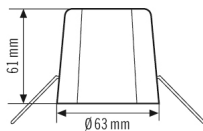

Technical data

GENERAL	
Device category	Mounting
Conformity	SundaHus
ATTACHMENT	
Installation type	Recessed mounting
Installation position	Ceiling

Connectable wire cross section	0.75 – 2.5 mm ²
HOUSING	
Dimensions	Height/Depth 61 mm, Ø 63 mm
Weight	33 g
Material	Polypropylene (PP)
Colour	white, similar to RAL 9010

Dimension drawing

Detailed product description

ESYLUX recessed ceiling mounting set for FLAT series Description: Housing material polypropylene (PP), colour white