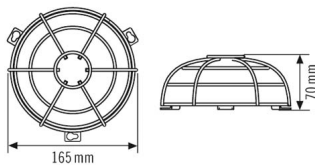

#### ATTACHMENT

Connectable wire cross section	0.75 – 2.5 mm <sup>2</sup>
--------------------------------	----------------------------

#### HOUSING

Dimensions	Height/Depth 70 mm, Ø 165 mm
------------	------------------------------

Weight	245 g
--------	-------

Colour	white, similar to RAL 9010
--------	----------------------------

### Dimension drawing