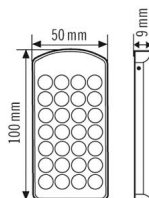

Technical data

GENERAL

Device category	Remote control
Included in delivery	includes wall-mounted holder
Conformity	CE, EAC, RoHS, SundaHus, WEEE
Warranty	3 years

ATTACHMENT

Connectable wire cross section	0.75 – 2.5 mm ²
--------------------------------	----------------------------

HOUSING

Dimensions	Length 100 mm x Width 50 mm x Height/Depth 9 mm
Weight	44.45 g
Colour	silver

Dimension drawing

Detailed product description

REMOTE CONTROL PDi DALI

Item number	GTIN
EP10425899	4015120425899