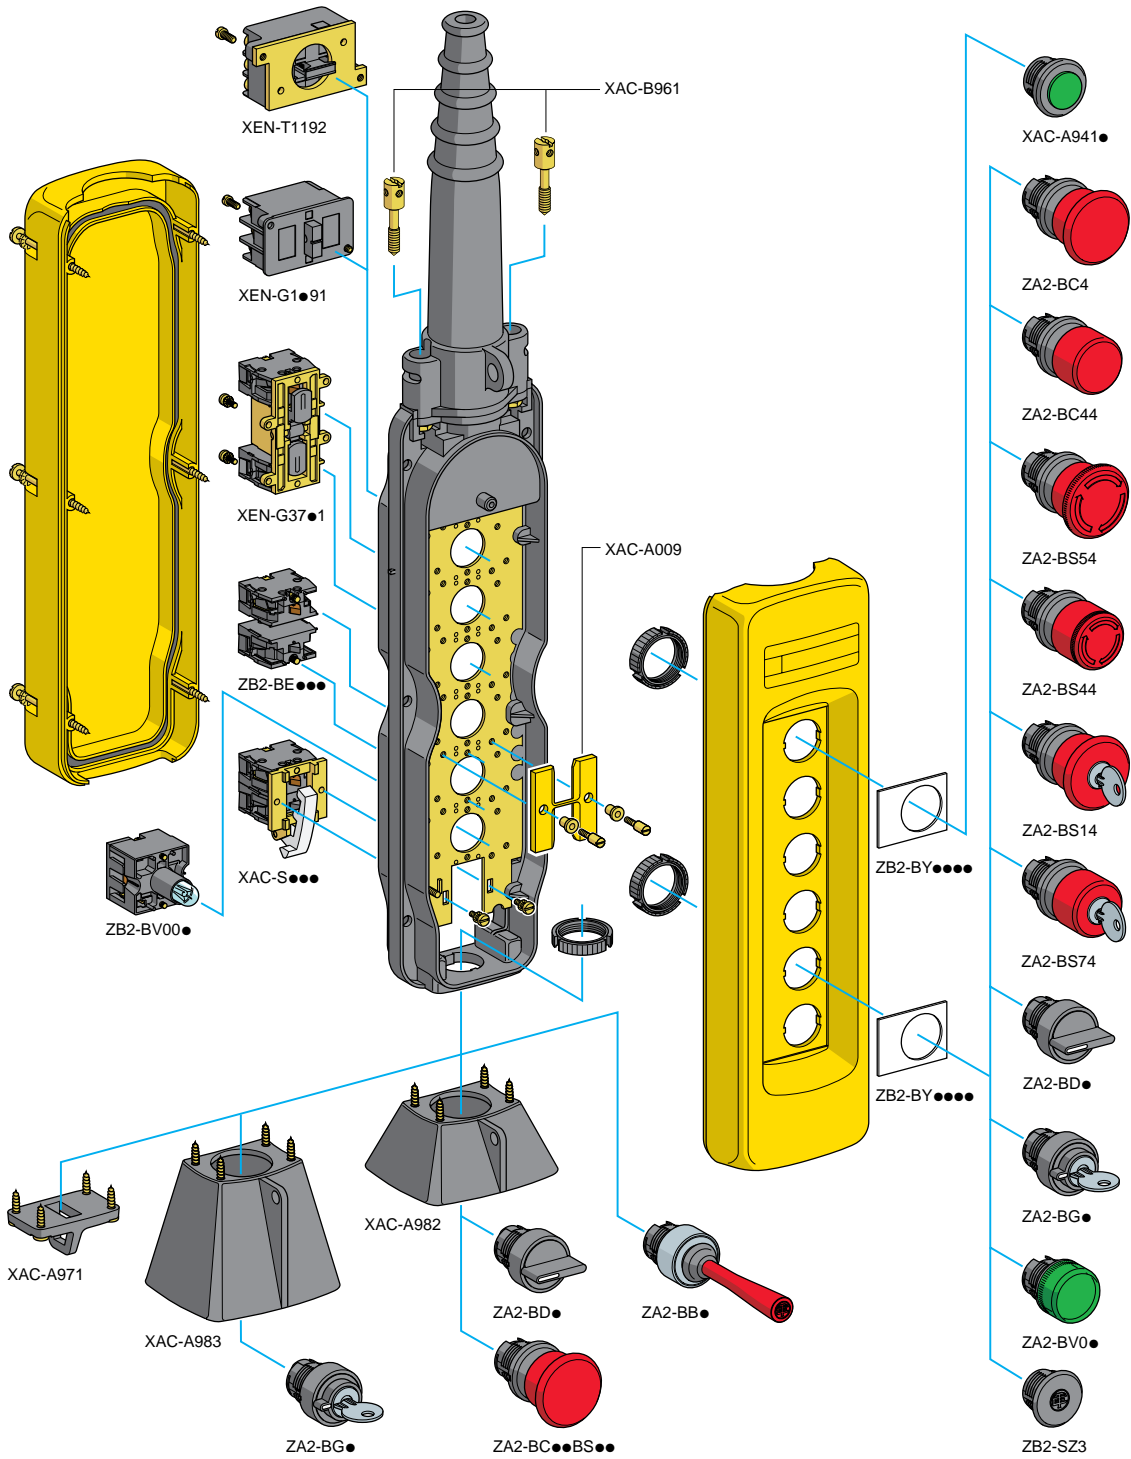

Push Buttons and Operator Interface Specifiers Guide Type XACA — Pendant Stations Exploded Drawing

30075-16