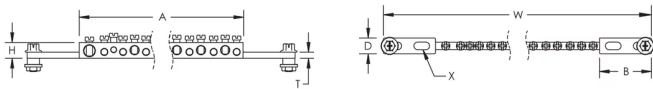

Depth: 13 mm

Height: 13 mm

Width: 462 mm

Thickness: 5 mm

A: 376 mm

B: 43 mm

X: 6.2 x 7 mm

Unit Weight: 0.300 kg

Complies With: IEC® 61439.1

DIAGRAMS

WAARSCHUWING

Producten van nVent moeten worden geïnstalleerd en gebruikt op de manier zoals is aangegeven in de nVent productinformatiebladen en trainingsmaterialen. Instruction sheets are available at www.nvent.com and from your nVent customer service representative. Door onjuist installeren, verkeerd gebruik, verkeerde toepassing of enige andere handeling in strijd met de instructies en waarschuwingen van nVent kan het product mogelijk niet correct werken, ernstig of fataal letsel en materiële schade veroorzaken en/of uw garantie ongeldig maken.

Noord-Amerika

+1.800.753.9221

Option 1 – Customer Care

Option 2 – Technical Support

Europa

Netherlands:

+31 800-0200135

France:

+33 800 901 793

Europa

Germany:

800 1890272

Other Countries:

+31 13 5835404