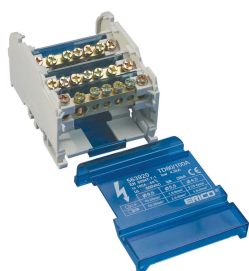

VIERPOLIGE DISTR.BLOK, 80/100 A, 1 AANSL. AAN INPUTZIJDE EN 6 AANSL. AAN OUTPUT

CATALOG NUMBER

TD-80-100A

CERTIFICATIONS

FEATURES

Minimum space for maximum power

Protection cover and insulating screens are transparent

Insulating screen between each row

Easy and safe connections

Easily clips onto DIN rail or mounts to panel with screws

Solid bars provide reliability

Wiring with or without terminal

RoHS compliant

Conforms to EN 45545 obtaining an HL3 classification for chapter R23 and HL2 classification for chapter R22

Halogeenvrij

PRODUCTKENMERKEN

Article Number: 563920

Material: Thermoplastic;Brass

Max Current Rating, IEC: 100 A

Short Term Withstand Current (Icw) 1s: 4.5 kA

Peak Short Circuit Current (Ipk): 20 kA

Max Working Voltage, IEC (Ui): 500 V

Load Side Stranded Wire Size - Ferrule: (3) 0,75 – 4 mm²;(3) 1,5 – 6 mm²

Depth: 50 mm

Height: 90 mm

Width: 64 mm

Unit Weight: 0.210 kg

Flammability Rating: UL® 94V-0

Complies With: IEC® 60947-7-1

ADDITIONAL PRODUCT DETAILS