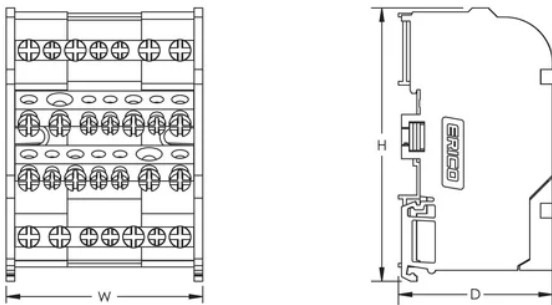

Max Current Rating, IEC: 100 A

Short Term Withstand Current (Icw) 1s: 4.5 kA

Peak Short Circuit Current (Ipk): 20 kA

Max Working Voltage, IEC (Ui): 500 V

Line Side Number of Connections: 1

Line Side Compact Stranded Wire Size: 10 - 25 mm²

Line Side Stranded Wire Size - Ferrule: 10 – 25 mm²

Load Side Number of Connections: 6

Load Side Compact Stranded Wire Size: (3) 1,5 - 4 mm²;(3) 2,5 - 6 mm²

Load Side Stranded Wire Size - Ferrule: (3) 0,75 – 4 mm²;(3) 1,5 – 6 mm²

Depth: 50 mm

Height: 90 mm

Width: 64 mm

Unit Weight: 0.210 kg

Flammability Rating: UL® 94V-0

Complies With: IEC® 60947-7-1

ADDITIONAL PRODUCT DETAILS

Line side and load side number of connections are per pole.

Design Guideline for Distribution Blocks, Power Blocks and Power Terminals

Derating according to Ambient* Temperature (°C) to maintain working temperature of 85°C

Ambient Temperature (°C)	30°	35°	40°	45°	50°	55°	60°	65°	70°	75°
Derating Coefficient (d)	1	1	1	0.94	0.88	0.82	0.75	0.67	0.58	0.47

*environment around the terminal blocks inside the enclosure

DIAGRAMS

WAARSCHUWING

Producten van nVent moeten worden geïnstalleerd en gebruikt op de manier zoals is aangegeven in de nVent productinformatiebladen en trainingsmaterialen. Instruction sheets are available at www.nvent.com and from your nVent