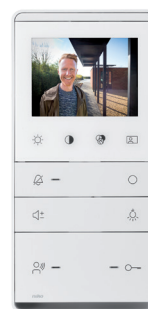

Slim internal video unit for surface mounting, with colour screen and touch buttons

10-577

4 year warranty

This slim surface-mounting internal video unit with colour screen is standardly equipped with the following functions: allow a conversation with a visitor, produce a different tone for a call at an apartment door, an internal call and main door calls from two different external video units, switch lights on and off, open doors, adjust the volume, switch off the ringtone, indicate a busy signal and call signal with LEDs, transmit a control function, allow a parallel call, make an internal call, etc. The controls consist of clear, intuitive touch buttons. The communication with the visitor is hands-free. The device can be entirely programmed using the Niko configuration software for access control.

Technical data

Slim internal video unit for surface mounting, with colour screen and touch buttons.

- power supply voltage: 24V DC
- input current (in standby): 0.13 mA, I(P) = 3.18 mA
- max. input current: I(Pmax) = 147 mA
- TFT screen with 8.9 cm (3.5") diagonal screen size
- screen resolution: 320 x 240 pixels, RGB
- menu languages: Dutch, French, German, English, Slovak
- configurable with the Niko configuration software for access control
- weight: 227 g
- Wiring technique: 6-wire technology required
- Finishing colour: white
- Dimensions (HxWxD): 194 x 94 x 21 mm