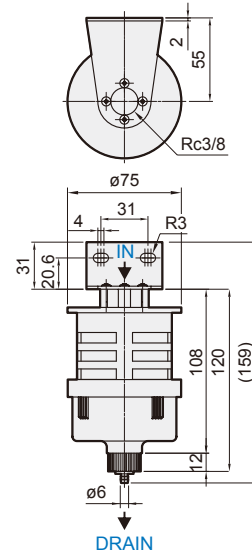

MEF300 series

EXHAUST CLEANER

Mindman

Order example

MEF300 — 03

MODEL

03: Rc3/8

Symbol

Features

- The MEF300 can remove oil mist and dust in exhaust air for keeping environment clean.

Specification

Model	MEF300
Port size	Rc3/8
Medium	Air
Operating pressure range	0~0.9 MPa
Filter element	6 μ m
Ambient temperature	0~+60°C