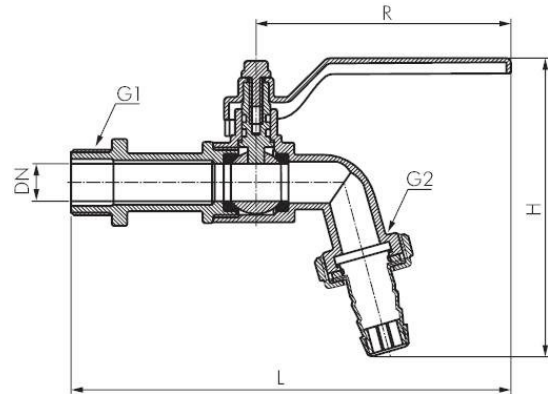

BL2BN-MFA series

2-Way Faucet Brass Ball Valve

Reference	G 1	G2	D (mm)	PN (bar)	DN (mm)	L (mm)	H (mm)	R (mm)	Weight (g)
BL2BN-MFA-038	G 3/8"	G 3/4"	14.5	15	10	134	93	80	220
BL2BN-MFA-012	G 1/2"	G 3/4"	14.5	15	12	137	93	80	230
BL2BN-MFA-034	G 3/4"	G 1"	20	15	12	148.5	108	88.5	360
BL2BN-MFA-100	G 1"	G 1 1/4"	26	12	15	158	126	88.5	550

ENGLISH

Materials:

Housing: nickel-plated brass, ball: hard chromium plated brass, seal: PTFE / NBR

Temperature range:

-20°C to +80°C (-4°F to +176°F)

Operating range:

Water (no steam), neutral, gaseous and non-aggressive, liquid media, mineral oils, compressed air, vacuum (max. -0.9 bar or -13.05 psi)