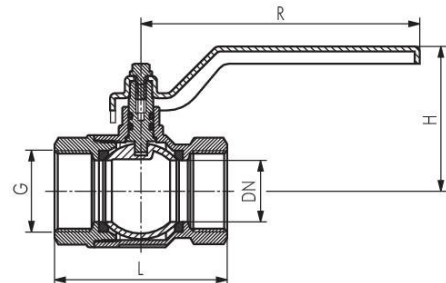

BL2BN-M-SD series

2-Way Compact Brass Ball Valve

Reference	G	DN (mm)	PN (bar)	Kv (m3/h)	L (mm)	H (mm)	R (mm)	Weight (g)
BL2BN-M-SD-014 / BL2BN-M-SD-NK-014	G 1/4"	10	50	5.4	44.4	37	80 / 24	125 / 110
BL2BN-M-SD-038 / BL2BN-M-SD-NK-038	G 3/8"	10	50	6	44.4	37	80 / 24	125 / 110
BL2BN-M-SD-012 / BL2BN-M-SD-NK-012	G 1/2"	15	50	16.3	50.5	41	80 / 24	185 / 170
BL2BN-M-SD-034 / BL2BN-M-SD-NK-034	G 3/4"	20	40	29.5	57.5	55 / 47	113 / 31	300 / 270
BL2BN-M-SD-100 / BL2BN-M-SD-NK-100	G 1"	25	40	43	70	59 / 51	113 / 31	440 / 390
BL2BN-M-SD-114 / BL2BN-M-SD-NK-114	G 1 1/4"	32	30	82	80.5	75 / 64	138 / 35	700 / 650
BL2BN-M-SD-112	G 1 1/2"	40	30	230	94.5	81	138	1100
BL2BN-M-SD-200	G 2"	50	25	265	112.5	96	158	1700
BL2BN-M-SD-212	G 2 1/2"	65	18	340	134.5	115	197	3400
BL2BN-M-SD-300	G 3"	80	16	800	157	133	250	5000
BL2BN-M-SD-400	G 4"	100	14	1230	190	149	250	8000

ENGLISH

Materials:

Housing: nickel-plated brass, ball: hard chromium plated brass, seal: PTFE / NBR

Temperature range:

-20°C to +150°C (-4°F to +302°F)

Operating range:

Water (no steam), neutral, gaseous and non-aggressive, liquid media, mineral oils, compressed air, vacuum (max. -0.9 bar or -13.05 psi)